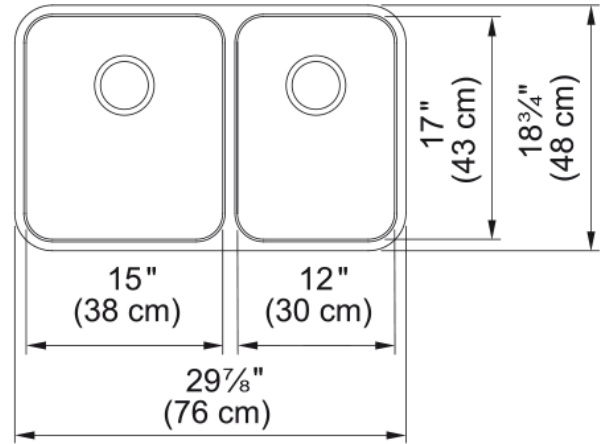

Grande Undermount Sink - GDX16028RH | 122.0623.413

Technical Data

Aspect

Sink type	Sink
Type of material	Stainless steel
Number of bowls	2
Color	Steel
Surface finish	Silk

Product Dimensions

Exterior size: right to left	29.882
Exterior size: front to back	18.74
Large bowl size: right to left	15
Large bowl size: front to back	17
Large bowl: depth	9
Small bowl size: right to left	12
Small bowl size: front to back	17
Small bowl: depth	8

Installation

Minimum cabinet size	36"

Product specifications

Installation type	Undermount
Drain hole	3 1/2"
Position of drainer	No drainer

Product identification

Product brand	FRANKE
Product family	None
Collection	Grande
Certified by	IAPMO

Features

Drainers number	No drainer