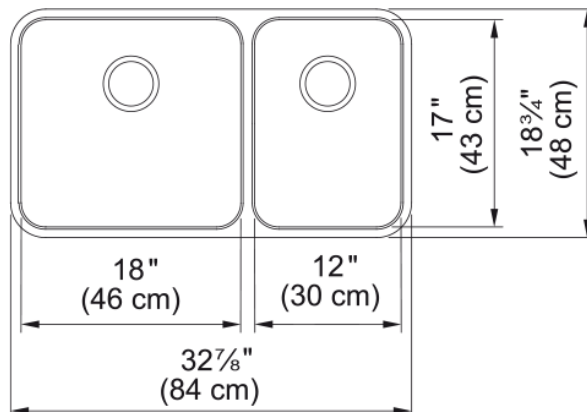

Grande Undermount Sink - GDX16031RH | 122.0623.414

Technical Data

Aspect

Sink type	Sink
Type of material	Stainless steel
Number of bowls	2
Color	Steel
Surface finish	Silk

Product Dimensions

Exterior size: right to left	32.874
Exterior size: front to back	18.74
Large bowl size: right to left	18
Large bowl size: front to back	17
Large bowl: depth	9
Small bowl size: right to left	12
Small bowl size: front to back	17
Small bowl: depth	8

Installation

Minimum cabinet size	36"
----------------------	-----

Product specifications

Installation type	Undermount
Drain hole	3 1/2"
Position of drainer	No drainer

Product identification

Product brand	FRANKE
Product family	None
Collection	Grande
Certified by	IAPMO