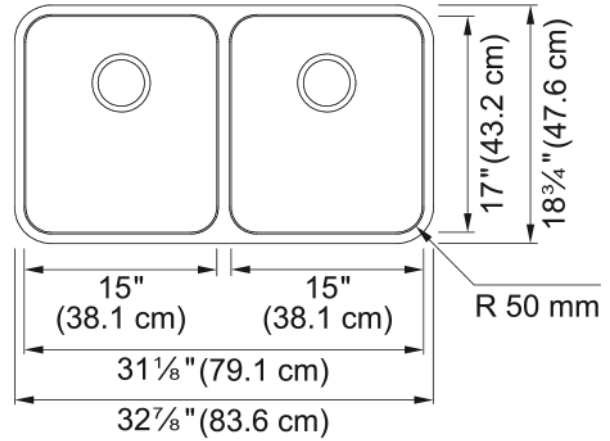

Grande Undermount Sink - GDX12031 | 122.0187.715

Technical Data

Aspect

Sink type	Sink
Type of material	Stainless steel
Number of bowls	2
Color	Steel
Surface finish	Silk

Product Dimensions

Exterior size: right to left	32.913
Exterior size: front to back	18.74
Large bowl size: right to left	15
Large bowl size: front to back	17
Large bowl: depth	9
Small bowl size: right to left	15
Small bowl size: front to back	17
Small bowl: depth	9

Installation

Minimum cabinet size	36"

Product specifications

Installation type	Undermount
Drain hole	3 1/2"
Position of drainer	No drainer

Product identification

Product brand	FRANKE
Collection	Largo
Certified by	CSA

Features

Drainers number	No drainer
Product reversibility	No