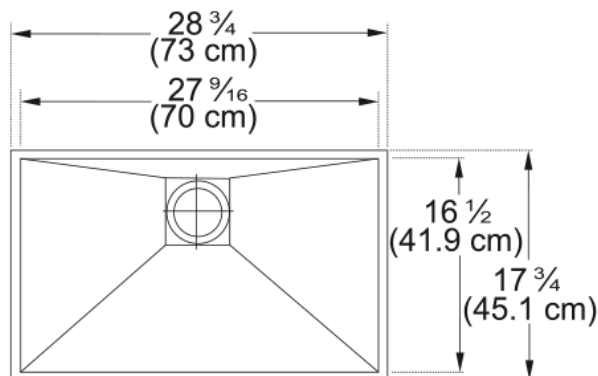

Peak Undermount Sink - PKX11028-WKC | 122.0672.202

Technical Data

Aspect

Sink type	Sink
Type of material	Stainless steel
Number of bowls	1
Color	Steel
Surface finish	Silk

Product Dimensions

Exterior size: right to left	28.74
Exterior size: front to back	17.717
Large bowl size: right to left	27.559
Large bowl size: front to back	16.535
Large bowl: depth	9.843

Installation

Minimum cabinet size	33"

Product specifications

Installation type	Undermount
Drain hole	3 1/2"
Position of drainer	No drainer

Product identification

Product brand	FRANKE
Product family	None
Collection	Peak
Certified by	IAPMO

Features

Drainers number	No drainer
Product reversibility	No
Faucet ledge	No
Strainer assembly included	Yes