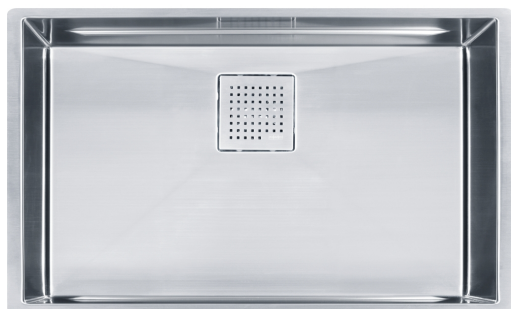

# Peak Undermount Sink - PKX11028-WKC | 122.0672.202

### Aspect

Sink type	Sink
Type of material	Stainless steel
Number of bowls	1
Color	Steel
Surface finish	Silk