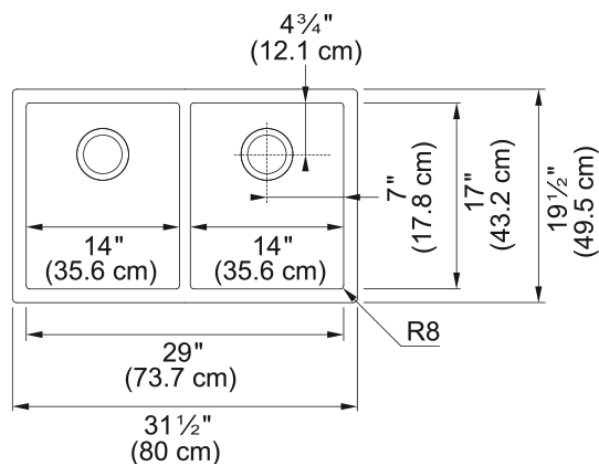

## Technical Data

### Product Dimensions

Exterior size: right to left	31.496
Exterior size: front to back	19.488
Large bowl size: right to left	14
Large bowl size: front to back	17
Large bowl: depth	10
Small bowl size: right to left	14
Small bowl size: front to back	17
Small bowl: depth	10

### Installation

Minimum cabinet size	36"
----------------------	-----

### Product specifications

Installation type	Undermount
Drain hole	3 1/2"
Position of drainer	No drainer