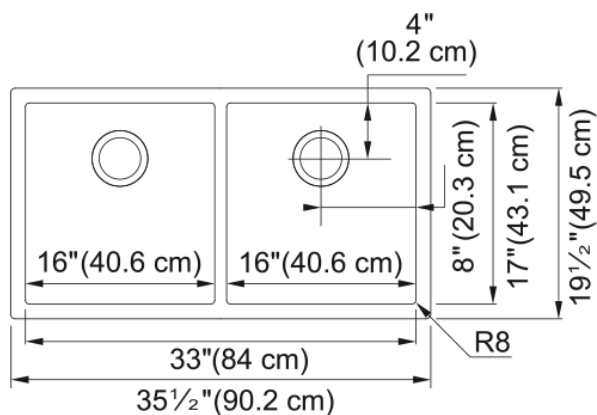

Professional 2.0 Sink - PS2X120-16-16 | 122.0530.933

Technical Data

Aspect

Sink type	Sink
Type of material	Stainless steel
Number of bowls	2
Color	Steel
Surface finish	Pearl

Product Dimensions

Exterior size: right to left	35.551
Exterior size: front to back	19.488
Large bowl size: right to left	16
Large bowl size: front to back	17
Large bowl: depth	10
Small bowl size: right to left	16
Small bowl size: front to back	17
Small bowl: depth	10

Installation

Minimum cabinet size	39"
----------------------	-----

Product specifications

Installation type	Undermount
Drain hole	3 1/2"
Position of drainer	No drainer

Product identification

Product brand	FRANKE
Product family	None
Collection	Professional Series
Certified by	IAPMO