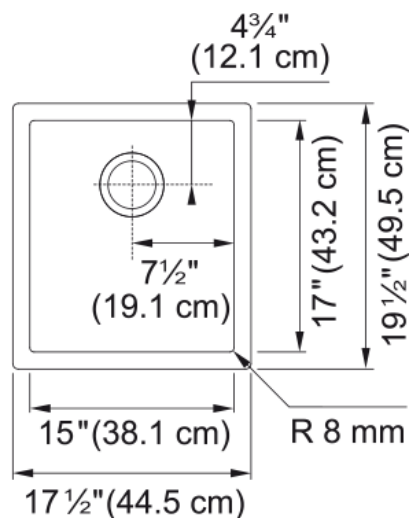

### Technical Data

#### Product Dimensions

Exterior size: right to left	17.48
Exterior size: front to back	19.488
Large bowl size: right to left	15
Large bowl size: front to back	17
Large bowl: depth	7.992

#### Installation

Minimum cabinet size	21"
----------------------	-----

#### Product specifications

Installation type	Undermount
Drain hole	3 1/2"
Position of drainer	No drainer