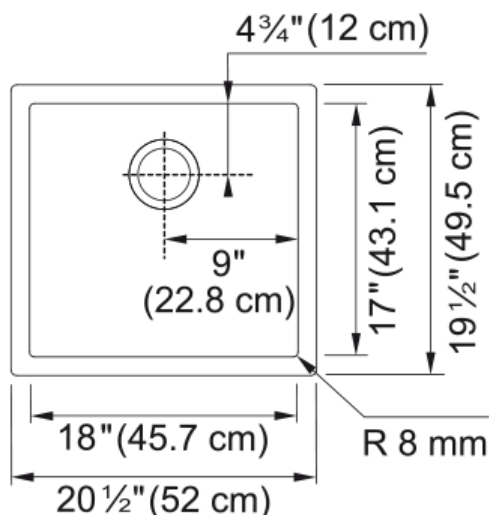

Professional 2.0 Sink - PS2X110-18 | 122.0530.830

Technical Data

Aspect

Sink type	Sink
Type of material	Stainless steel
Number of bowls	1
Color	Steel
Surface finish	Pearl

Product Dimensions

Exterior size: right to left	20.472
Exterior size: front to back	19.488
Large bowl size: right to left	18
Large bowl size: front to back	17
Large bowl: depth	10

Installation

Minimum cabinet size	24"
----------------------	-----

Product specifications

Installation type	Undermount
Drain hole	3 1/2"
Position of drainer	No drainer

Product identification

Product brand	FRANKE
Product family	None
Collection	Professional Series
Certified by	IAPMO

Features

Drainers number	No drainer
Product reversibility	No
Faucet ledge	No
Strainer assembly included	No

Strainer assembly type	No waste kit
Overflow	No
Number of faucet holes	No faucet hole
Soap dispenser hole	No