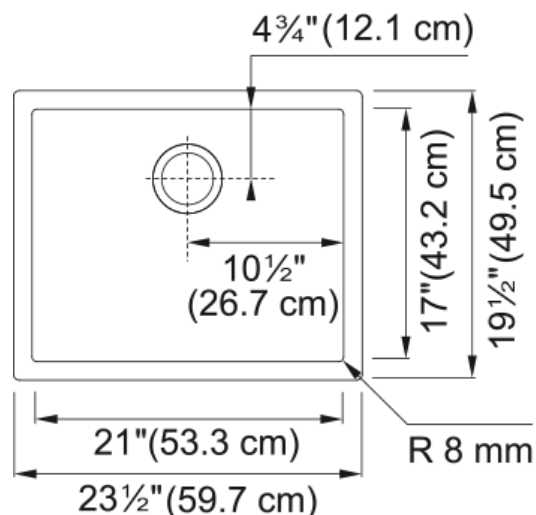

Professional 2.0 Sink - PS2X110-21 | 122.0530.923

Technical Data

Aspect

Sink type	Sink
Type of material	Stainless steel
Number of bowls	1
Color	Steel
Surface finish	Pearl

Product Dimensions

Exterior size: right to left	23.504
Exterior size: front to back	19.488
Large bowl size: right to left	21
Large bowl size: front to back	17
Large bowl: depth	10

Installation

Minimum cabinet size	27"

Product specifications

Installation type	Undermount
Drain hole	3 1/2"
Position of drainer	No drainer

Product identification

Product brand	FRANKE
Product family	None
Collection	Professional Series
Certified by	IAPMO

Features

Drainers number	No drainer
Product reversibility	No
Faucet ledge	No
Strainer assembly included	No