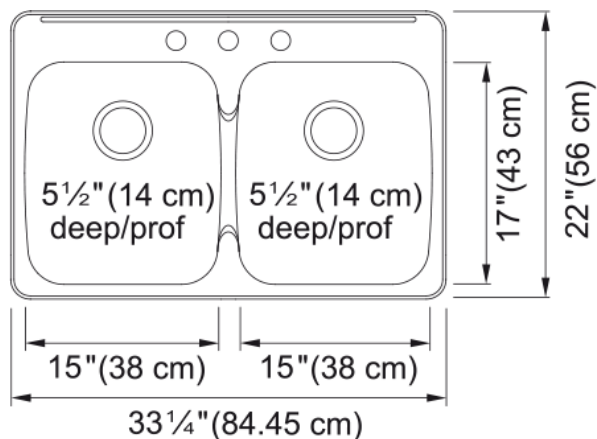

Reginox Drop In Sink - RDLA3322-55-3N | 101.0643.201

Technical Data

Aspect

Sink type	Sink
Type of material	Stainless steel
Number of bowls	2
Color	Steel
Surface finish	Silk

Product Dimensions

Exterior size: right to left	33.248
Exterior size: front to back	22.004
Large bowl size: right to left	14.961
Large bowl size: front to back	17
Large bowl: depth	5.512
Small bowl size: right to left	14.961
Small bowl size: front to back	17
Small bowl: depth	5.512

Installation

Minimum cabinet size	36"
----------------------	-----

Product specifications

Installation type	Topmount / drop in
Drain hole	3 1/2"
Position of drainer	No drainer

Product identification

Product brand	Kindred
Collection	Reginox
Certified by	IAPMO