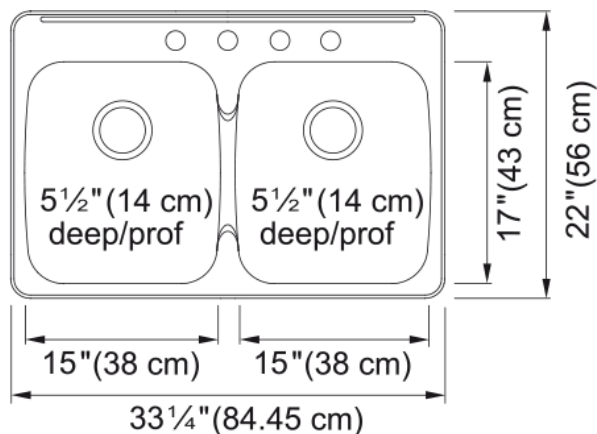

Reginox Drop In Sink - RDLA3322-55-4N | 101.0643.202

Technical Data

Aspect

Sink type	Sink
Type of material	Stainless steel
Number of bowls	2
Color	Steel
Surface finish	Silk

Product Dimensions

Exterior size: right to left	33.248
Exterior size: front to back	22.004
Large bowl size: right to left	14.961
Large bowl size: front to back	17
Large bowl: depth	5.512
Small bowl size: right to left	14.961
Small bowl size: front to back	17
Small bowl: depth	5.512

Installation

Minimum cabinet size	36"
----------------------	-----

Product specifications

Installation type	Topmount / drop in
Drain hole	3 1/2"
Position of drainer	No drainer

Product identification

Product brand	Kindred
Collection	Reginox
Certified by	IAPMO

Features

Drainers number	No drainer
Product reversibility	No

Faucet ledge	Yes
Strainer assembly included	No
Strainer assembly type	No waste kit
Overflow	No
Number of faucet holes	4
Soap dispenser hole	No