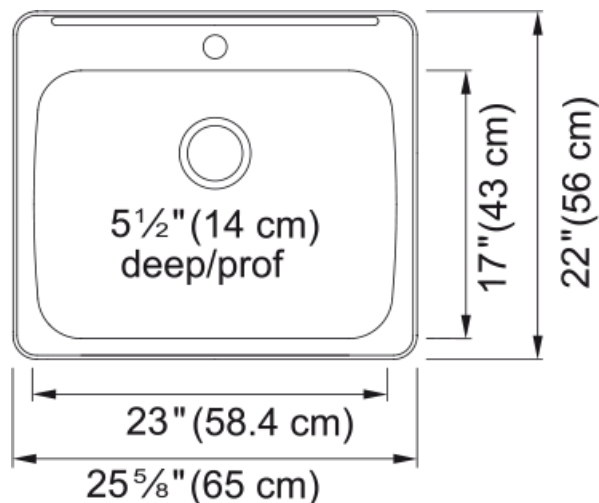

Reginox Drop In Sink - RSLA2522-55-1N | 101.0643.203

Technical Data

Aspect

Sink type	Sink
Type of material	Stainless steel
Number of bowls	1
Color	Steel
Surface finish	Silk

Product Dimensions

Exterior size: right to left	25.622
Exterior size: front to back	22.059
Large bowl size: right to left	22.976
Large bowl size: front to back	17
Large bowl: depth	5.512

Installation

Minimum cabinet size	27"
----------------------	-----

Product specifications

Installation type	Topmount / drop in
Drain hole	3 1/2"
Position of drainer	No drainer

Product identification

Product brand	Kindred
Collection	Reginox
Certified by	IAPMO