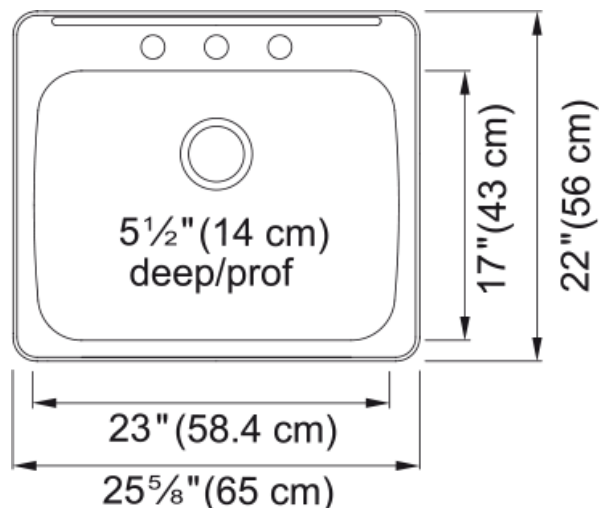

Reginox Drop In Sink - RSLA2522-55-3N | 101.0643.204

Technical Data

Aspect

Sink type	Sink
Type of material	Stainless steel
Number of bowls	1
Color	Steel
Surface finish	Silk

Product Dimensions

Exterior size: right to left	25.622
Exterior size: front to back	22.059
Large bowl size: right to left	22.976
Large bowl size: front to back	17
Large bowl: depth	5.512

Installation

Minimum cabinet size	27"
----------------------	-----

Product specifications

Installation type	Topmount / drop in
Drain hole	3 1/2"
Position of drainer	No drainer

Product identification

Product brand	Kindred
Collection	Reginox
Certified by	IAPMO