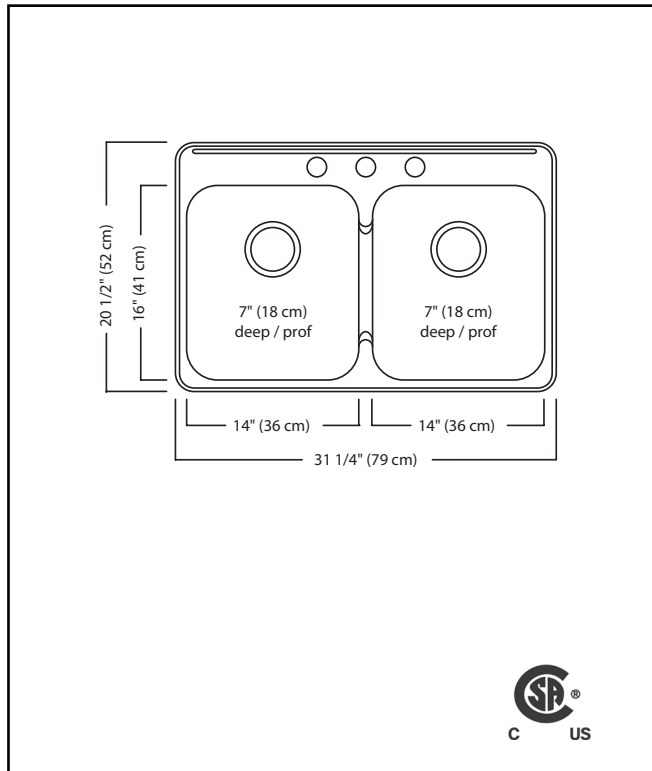

KINDRED

REGINOX

DOUBLE BOWL 20 GAUGE TOPMOUNT/DROP IN

MODEL: RDL2031-4 (4 FAUCET HOLES)

MODEL: RDL2031-3 (3 FAUCET HOLES)

MODEL: RDL2031-1 (1 FAUCET HOLE)

- ✓ EZ Torque hassle-free installation system that simplifies the installation process...just drop and drill
- ✓ Sound dampening system that reduces excess noise from running water and disposal vibration
- ✓ Gently sloping corners make cleaning a breeze
- ✓ Resilient finish offers lasting durability

TECHNICAL FEATURES

OVERALL SINK SIZE (OD)	20 1/2" FB x 31 1/4" LR
EQUAL BOWL SIZES (ID)	16" FB x 14" LR x 7" DP
MINIMUM CABINET SIZE	33"
MATERIAL	20 Gauge
CORNER RADIUS	70 mm
STAINLESS STEEL FINISH	Linear Finish Bowl with Mirror Finished Rim
DRAIN HOLE LOCATION	Rear
INSTALLATION TYPE	Topmount/Drop In
SOUND COATING	Sound pads
WEIGHT	14.8lbs
WARRANTY	Limited Lifetime
COUNTRY OF ORIGIN	Canada