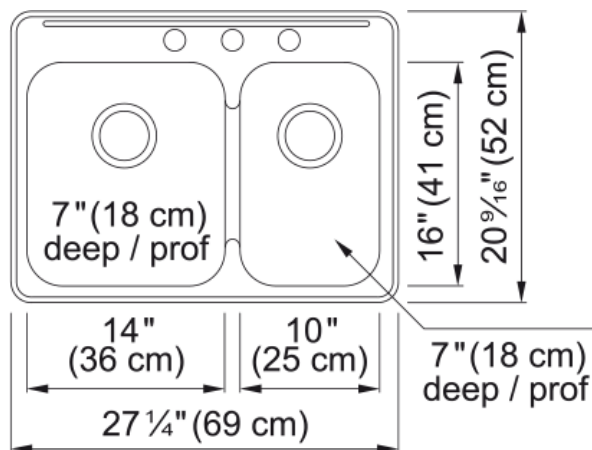

Reginox Drop In Sink - RCL2027R-3N | 101.0620.190

Technical Data

Aspect

Sink type	Sink
Type of material	Stainless steel
Number of bowls	1,5
Color	Steel
Surface finish	High gloss

Product Dimensions

Exterior size: right to left	24.768
Exterior size: front to back	20.559
Large bowl size: right to left	14
Large bowl size: front to back	16
Large bowl: depth	7.008
Small bowl size: right to left	10
Small bowl size: front to back	16
Small bowl: depth	7.008

Installation

Minimum cabinet size	30"
----------------------	-----

Product specifications

Installation type	Topmount / drop in
Drain hole	3 1/2"
Position of drainer	No drainer

Product identification

Product brand	Kindred
Collection	Reginox
Certified by	CSA