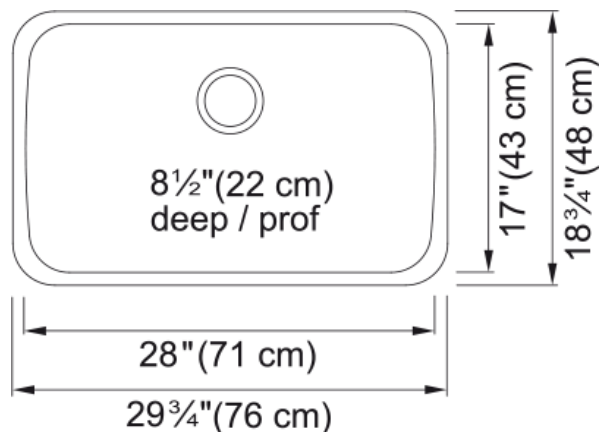

Reginox Undermount Sink - NS1930U-9N | 122.0620.101

Technical Data

Aspect

Sink type	Sink
Type of material	Stainless steel
Number of bowls	1
Color	Steel
Surface finish	High gloss

Product Dimensions

Exterior size: right to left	29.921
Exterior size: front to back	18.898
Large bowl size: right to left	27.953
Large bowl size: front to back	16.929
Large bowl: depth	8.661

Installation

Minimum cabinet size	36"
----------------------	-----

Product specifications

Installation type	Undermount
Drain hole	3 1/2"
Position of drainer	No drainer

Product identification

Product brand	Kindred
Collection	Reginox
Certified by	CSA