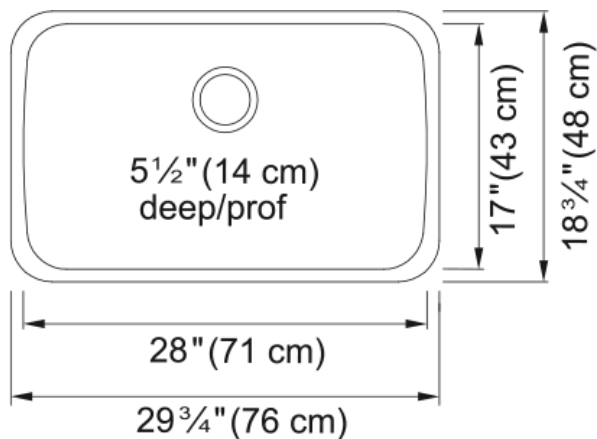

Reginox Undermount Sink - RSU1829-55N | 122.0641.409

Technical Data

Aspect

Sink type	Sink
Type of material	Stainless steel
Number of bowls	1
Color	Steel
Surface finish	Silk

Product Dimensions

Exterior size: right to left	24.748
Exterior size: front to back	18.748
Large bowl size: right to left	28
Large bowl size: front to back	17
Large bowl: depth	5.512

Installation

Minimum cabinet size	36"
----------------------	-----

Product specifications

Installation type	Undermount
Drain hole	3 1/2"
Position of drainer	No drainer

Product identification

Product brand	Kindred
Collection	Reginox
Certified by	IAPMO