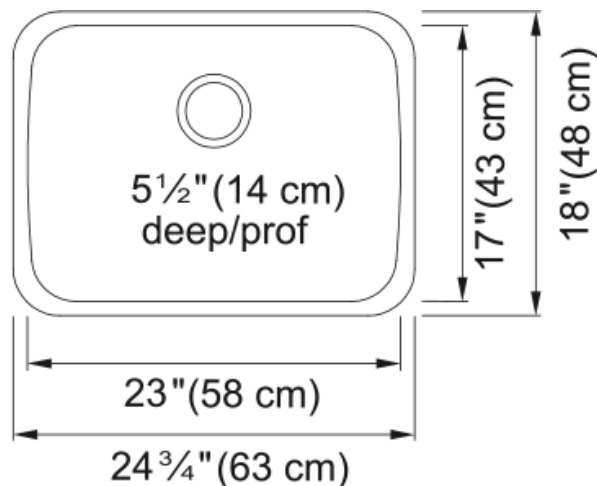

### Technical Data

#### Product Dimensions

Exterior size: right to left	29.764
Exterior size: front to back	18.748
Large bowl size: right to left	23
Large bowl size: front to back	17
Large bowl: depth	5.512

#### Installation

Minimum cabinet size	27"
----------------------	-----

#### Product specifications

Installation type	Undermount
Drain hole	3 1/2"
Position of drainer	No drainer