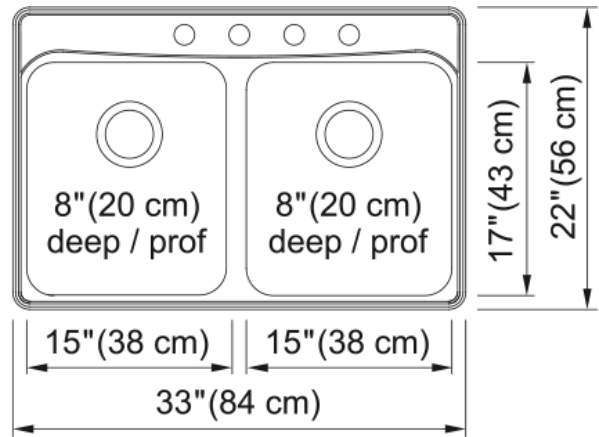

## Creemore Drop In Sink FCDLA3322-8-4CBN | 101.0652.632

### Technical Data

#### Product Dimensions

Exterior size: right to left	33
Exterior size: front to back	22
Large bowl size: right to left	15
Large bowl size: front to back	17
Large bowl: depth	8
Small bowl size: right to left	15
Small bowl size: front to back	17
Small bowl: depth	8

#### Installation

Minimum cabinet size	36"
----------------------	-----