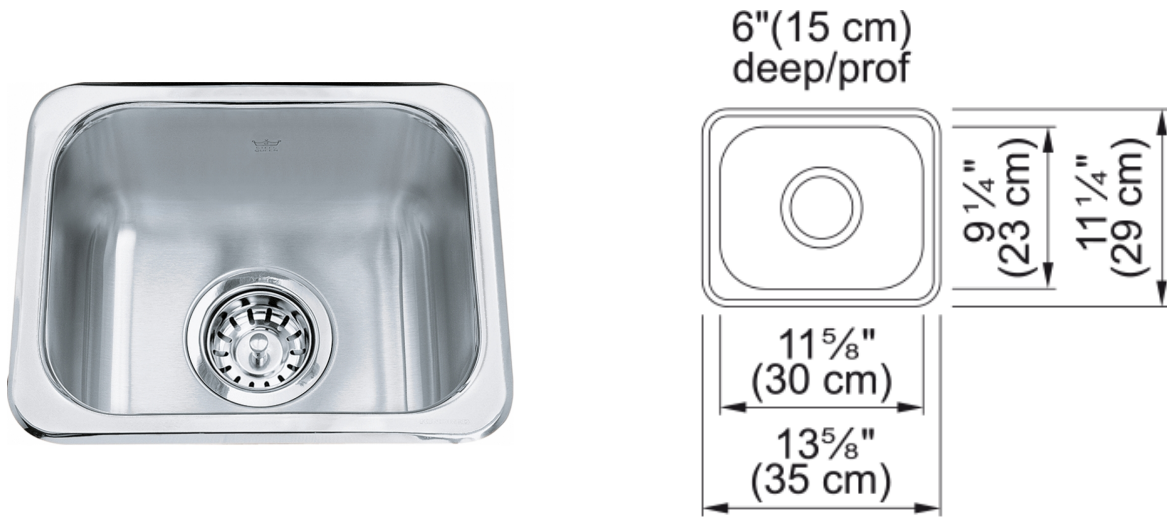

## Steel Queen Drop In Sink - QS1113-6N | 113.0620.191

#### Aspect

Sink type	Sink
Type of material	Stainless steel
Number of bowls	1
Color	Steel
Surface finish	Silk

#### Product Dimensions

Exterior size: right to left	13.78
Exterior size: front to back	11.417
Large bowl size: right to left	11.811
Large bowl size: front to back	9.055
Large bowl: depth	5.906