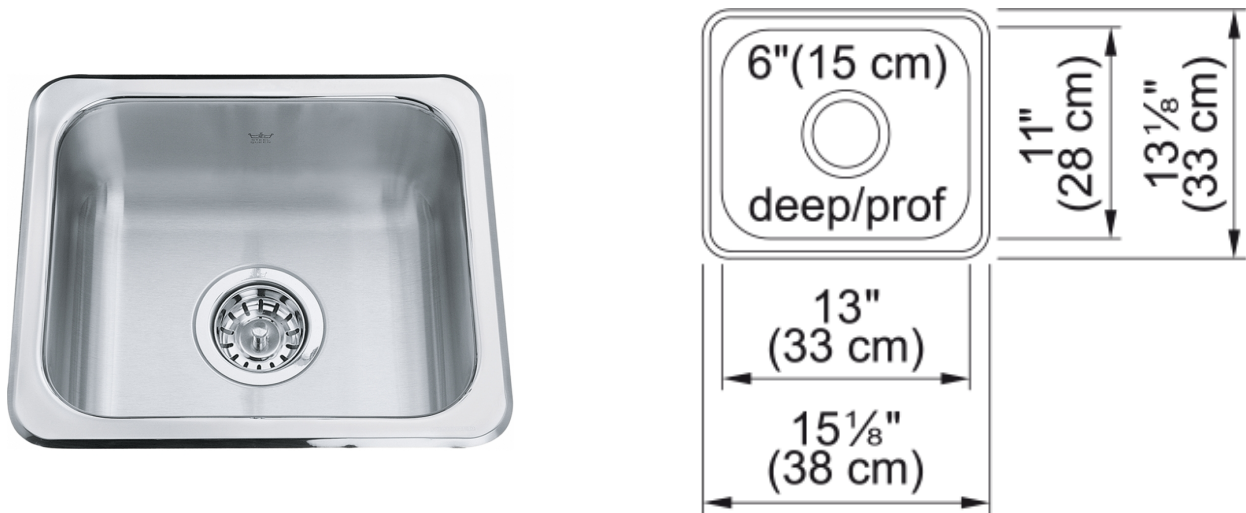

Steel Queen Drop In Sink - QS1315-6N | 113.0620.192

Technical Data

Aspect

Sink type	Sink
Type of material	Stainless steel
Number of bowls	1
Color	Steel
Surface finish	Silk

Product Dimensions

Exterior size: right to left	14.961
Exterior size: front to back	12.992
Large bowl size: right to left	12.992
Large bowl size: front to back	11.024
Large bowl: depth	5.906

Installation

Minimum cabinet size	18"
----------------------	-----

Product specifications

Installation type	Topmount / drop in
Drain hole	3 1/2"
Position of drainer	No drainer

Product identification

Product brand	Neutral
Collection	Steel Queen