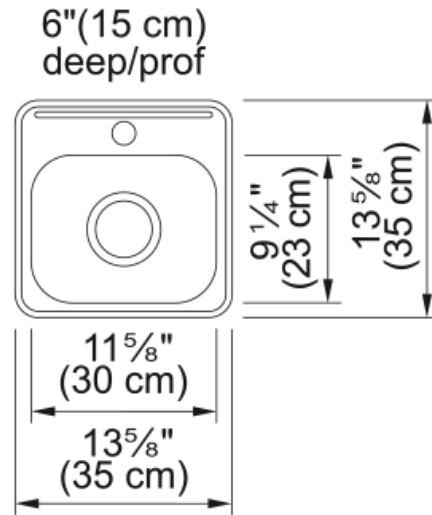

Steel Queen Drop In Sink QSL1313-6-1N | 113.0620.194

Technical Data

Aspect

Sink type	Sink
Type of material	Stainless steel
Number of bowls	1
Color	Steel
Surface finish	Silk

Product Dimensions

Exterior size: right to left	13.78
Exterior size: front to back	13.78
Large bowl size: right to left	11.811
Large bowl size: front to back	9.055
Large bowl: depth	5.906

Installation

Minimum cabinet size	18"
----------------------	-----

Product specifications

Installation type	Topmount / drop in
Drain hole	3 1/2"
Position of drainer	No drainer

Product identification

Product brand	Neutral
Collection	Steel Queen