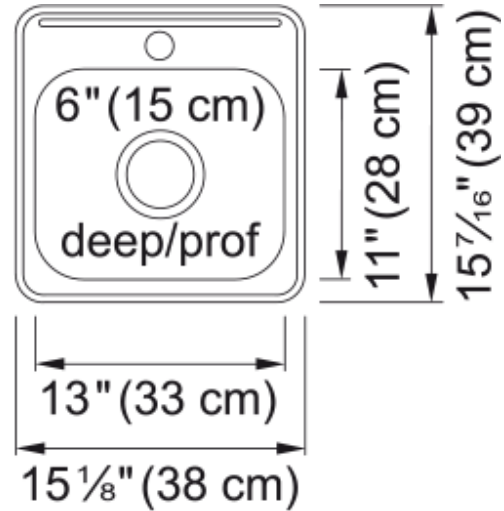

Steel Queen Drop In Sink QSL1515-6-1N | 113.0620.196

Technical Data

Aspect

Sink type	Sink
Type of material	Stainless steel
Number of bowls	1
Color	Steel
Surface finish	Silk

Product Dimensions

Exterior size: right to left	14.961
Exterior size: front to back	15.354
Large bowl size: right to left	12.992
Large bowl size: front to back	11.024
Large bowl: depth	5.906

Installation

Minimum cabinet size	18"
----------------------	-----

Product specifications

Installation type	Topmount / drop in
Drain hole	3 1/2"
Position of drainer	No drainer

Product identification

Product brand	Neutral
Collection	Steel Queen

Features

Drainers number	No drainer
Product reversibility	No
Faucet ledge	Yes
Strainer assembly included	No
Strainer assembly type	No waste kit
Overflow	No

Number of faucet holes	1
Soap dispenser hole	No