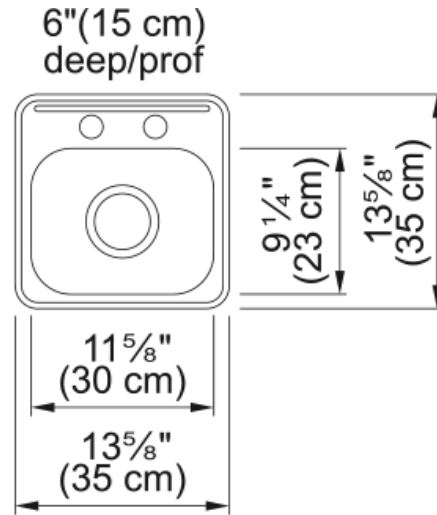

## Steel Queen Drop In Sink QSL1313-6-2N | 113.0620.195

### Technical Data

#### Product Dimensions

Exterior size: right to left	13.78
Exterior size: front to back	13.78
Large bowl size: right to left	11.811
Large bowl size: front to back	9.055
Large bowl: depth	5.906

#### Installation

Minimum cabinet size	18"
----------------------	-----