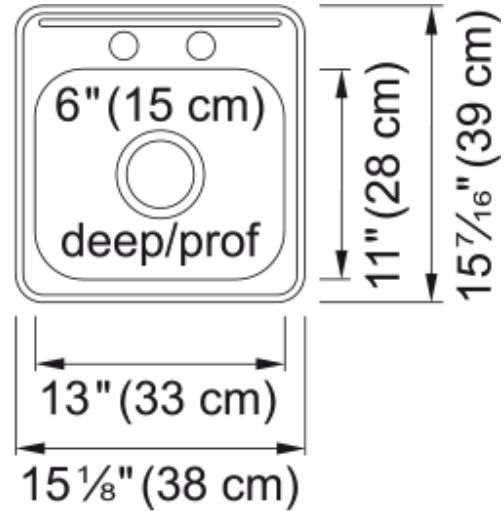

# Steel Queen Drop In Sink QSL1515-6-2N | 113.0620.197

## Technical Data

### Product Dimensions

Exterior size: right to left	14.961
Exterior size: front to back	15.354
Large bowl size: right to left	12.992
Large bowl size: front to back	11.024
Large bowl: depth	5.906

### Product specifications

Installation type	Topmount / drop in
Drain hole	3 1/2"
Position of drainer	No drainer