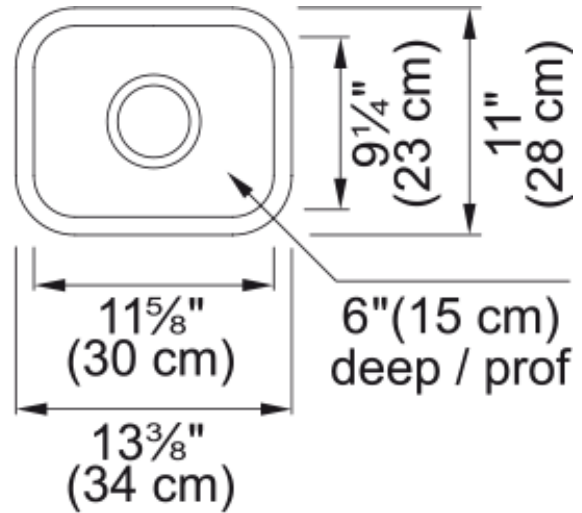

# Steel Queen Undermount Sink QSU1113-6N | 101.0620.260

## Technical Data

### Product Dimensions

Exterior size: right to left	13.386
Exterior size: front to back	10.945
Large bowl size: right to left	11.614
Large bowl size: front to back	9.252
Large bowl: depth	5.984

### Installation

Minimum cabinet size	18"
----------------------	-----