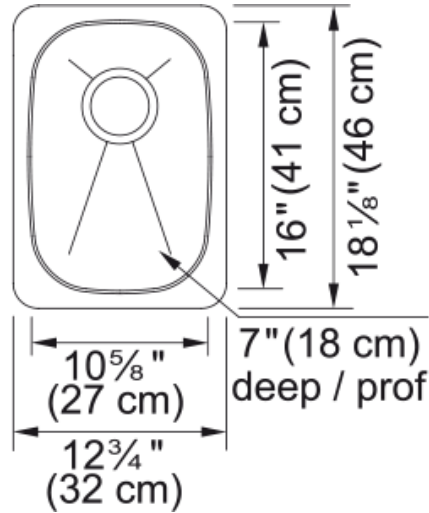

Steel Queen Undermount Sink QSU1813-7N | 122.0620.093

Technical Data

Aspect

Sink type	Sink
Type of material	Stainless steel
Number of bowls	1
Color	Steel
Surface finish	Silk

Product Dimensions

Exterior size: right to left	12.598
Exterior size: front to back	18.11
Large bowl size: right to left	10.63
Large bowl size: front to back	16.142
Large bowl: depth	7.087

Installation

Minimum cabinet size	18"
----------------------	-----

Product specifications

Installation type	Undermount
Drain hole	3 1/2"
Position of drainer	No drainer

Product identification

Product brand	Kindred
Collection	Steel Queen
Certified by	CSA