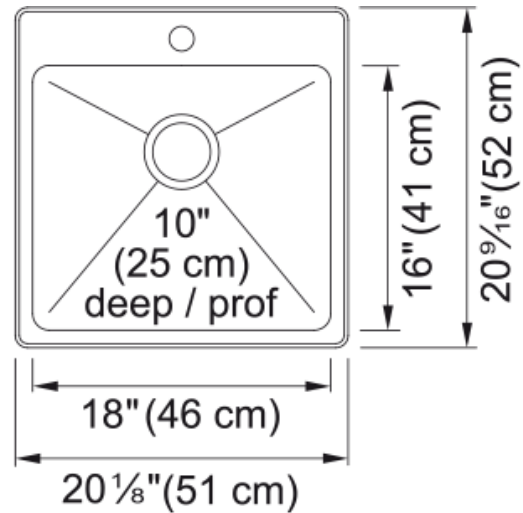

Steel Queen Dualmount Sink QSLF2020-10-1 | 101.0300.792

Technical Data

Aspect

Sink type	Sink
Type of material	Stainless steel
Number of bowls	1
Color	Steel
Surface finish	Silk

Product Dimensions

Exterior size: right to left	20.079
Exterior size: front to back	20.472
Large bowl size: right to left	18.11
Large bowl size: front to back	16.142
Large bowl: depth	9.843

Installation

Minimum cabinet size	24"
----------------------	-----

Product specifications

Installation type	Topmount / drop in
Drain hole	3 1/2"
Position of drainer	No drainer

Product identification

Product brand	Kindred
Collection	Steel Queen