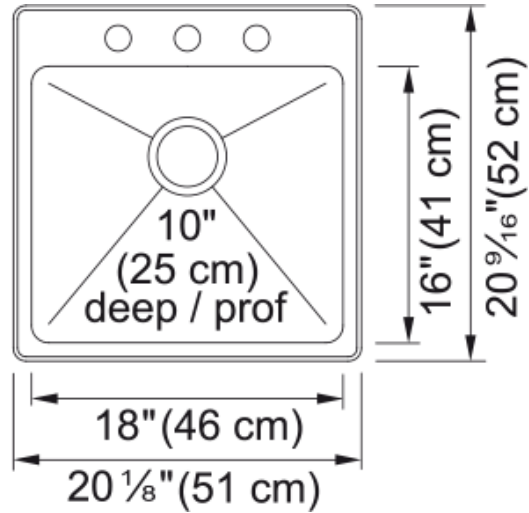

# Steel Queen Dualmount Sink QSLF2020-10-3 | 101.0293.893

### Product Dimensions

Exterior size: right to left	20.079
Exterior size: front to back	20.472
Large bowl size: right to left	18.11
Large bowl size: front to back	16.142
Large bowl: depth	9.843

### Installation

Minimum cabinet size	24"
----------------------	-----

### Product specifications

Installation type	Topmount / drop in
Drain hole	3 1/2"
Position of drainer	No drainer