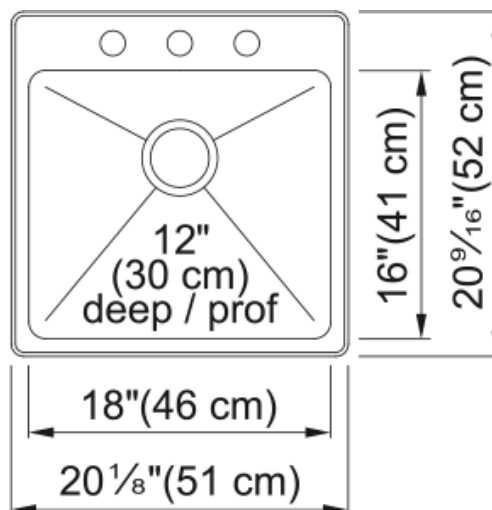

Steel Queen Dualmount Sink QSLF2020-12-3 | 101.0293.898

Technical Data

Aspect

Sink type	Sink
Type of material	Stainless steel
Number of bowls	1
Color	Steel
Surface finish	Silk

Product Dimensions

Exterior size: right to left	20.079
Exterior size: front to back	20.472
Large bowl size: right to left	18.11
Large bowl size: front to back	16.142
Large bowl: depth	11.811

Installation

Minimum cabinet size	24"
----------------------	-----

Product specifications

Installation type	Topmount / drop in
Drain hole	3 1/2"
Position of drainer	No drainer

Product identification

Product brand	Kindred
Collection	Steel Queen

Features

Drainers number	No drainer
Product reversibility	No
Faucet ledge	Yes
Strainer assembly included	Yes
Strainer assembly type	Manual
Overflow	No

Number of faucet holes	3
Soap dispenser hole	Yes