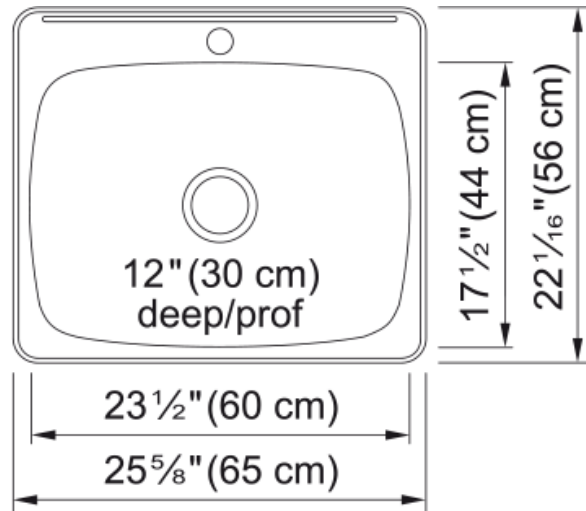

Steel Queen Drop In Sink QSL2225-12-1N | 101.0651.324

Technical Data

Aspect

Sink type	Sink
Type of material	Stainless steel
Number of bowls	1
Color	Steel
Surface finish	High gloss

Product Dimensions

Exterior size: right to left	20.472
Exterior size: front to back	20.079
Large bowl size: right to left	16.142
Large bowl size: front to back	18.11
Large bowl: depth	7.992

Installation

Minimum cabinet size	27"
----------------------	-----

Product specifications

Installation type	Topmount / drop in
Drain hole	3 1/2"
Position of drainer	No drainer

Product identification

Product brand	Kindred
Collection	Steel Queen
Certified by	CSA