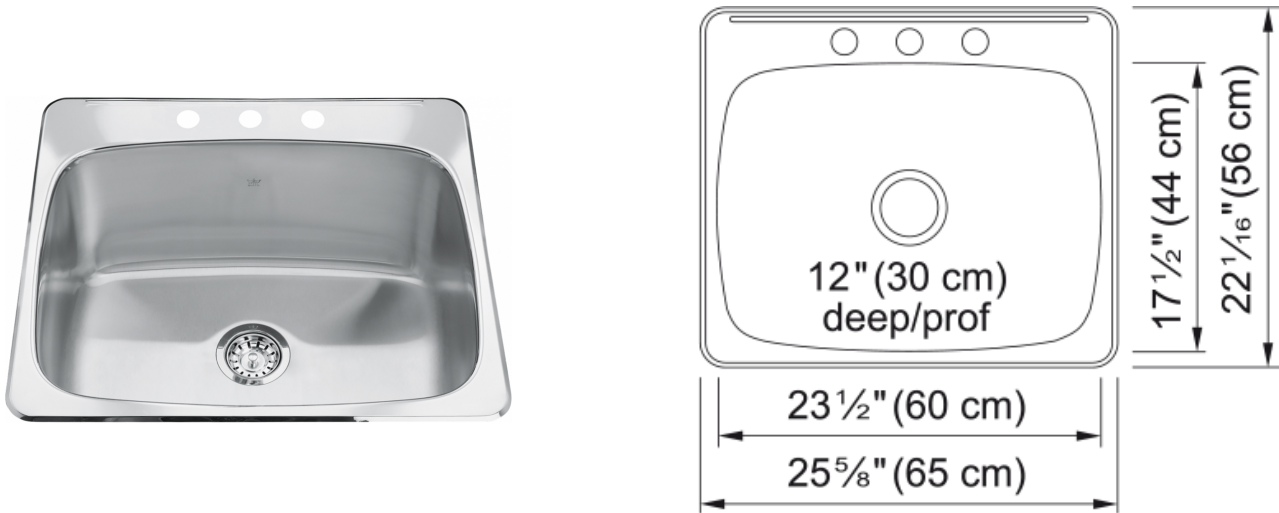

# Steel Queen Drop In Sink QSL2225-12-3N | 101.0651.325

### Aspect

Sink type	Sink
Type of material	Stainless steel
Number of bowls	1
Color	Steel
Surface finish	High gloss

### Product Dimensions

Exterior size: right to left	20.472
Exterior size: front to back	20.079
Large bowl size: right to left	16.142
Large bowl size: front to back	18.11
Large bowl: depth	7.992