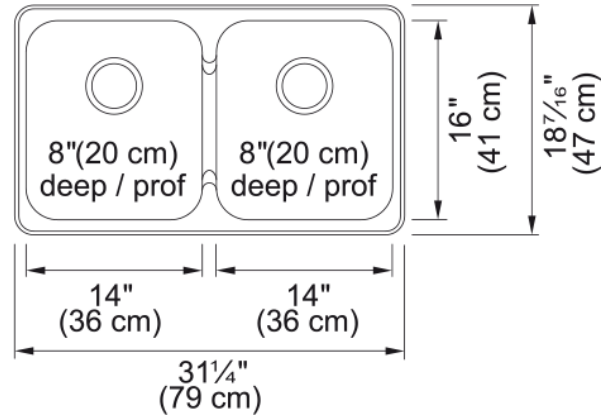

Steel Queen Drop In Sink - QD1831-8N | 101.0620.183

Technical Data

Aspect

Sink type	Sink
Type of material	Stainless steel
Number of bowls	2
Color	Steel
Surface finish	Silk

Product Dimensions

Exterior size: right to left	31.248
Exterior size: front to back	18.504
Large bowl size: right to left	14.016
Large bowl size: front to back	16
Large bowl: depth	7.992
Small bowl size: right to left	14.016
Small bowl size: front to back	15.984
Small bowl: depth	7.992

Installation

Minimum cabinet size	33"
----------------------	-----

Product specifications

Installation type	Topmount / drop in
Drain hole	3 1/2"
Position of drainer	No drainer

Product identification

Product brand	Kindred
Collection	Steel Queen
Certified by	CSA