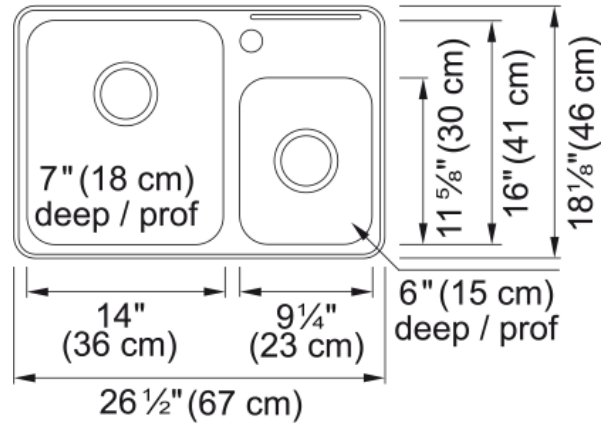

Steel Queen Drop In Sink QCMA1826-7-1N | 101.0620.247

Technical Data

Aspect

Sink type	Sink
Type of material	Stainless steel
Number of bowls	1,5
Color	Steel
Surface finsh	High gloss

Product Dimensions

Exterior size: right to left	26.378
Exterior size: front to back	18.11
Large bowl size: right to left	14.173
Large bowl size: front to back	16.142
Large bowl: depth	7.087
Small bowl size: right to left	9.055
Small bowl size: front to back	11.811
Small bowl: depth	5.906

Installation

Minimum cabinet size	30"
----------------------	-----

Product specifications

Installation type	Topmount / drop in
Drain hole	3 1/2"
Position of drainer	No drainer

Product identification

Product brand	Kindred
Collection	Steel Queen
Certified by	CSA