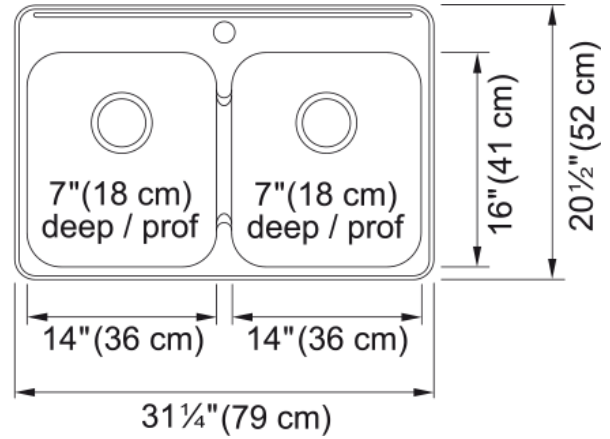

Steel Queen Drop In Sink QDL2031-7-1N | 101.0181.724

Technical Data

Aspect

Sink type	Sink
Type of material	Stainless steel
Number of bowls	2
Color	Steel
Surface finish	Silk

Product Dimensions

Exterior size: right to left	31.248
Exterior size: front to back	20.472
Large bowl size: right to left	14
Large bowl size: front to back	16
Large bowl: depth	7.087
Small bowl size: right to left	14
Small bowl size: front to back	16
Small bowl: depth	7.087

Installation

Minimum cabinet size	33"
----------------------	-----

Product specifications

Installation type	Topmount / drop in
Drain hole	3 1/2"
Position of drainer	No drainer

Product identification

Product brand	Kindred
Collection	Steel Queen
Certified by	CSA