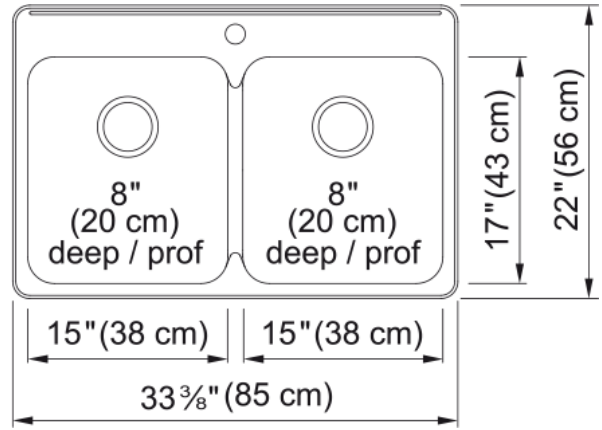

Steel Queen Drop In Sink QDLA2233-8-1N | 101.0620.207

Technical Data

Aspect

Sink type	Sink
Type of material	Stainless steel
Number of bowls	2
Color	Steel
Surface finish	Silk

Product Dimensions

Exterior size: right to left	33.386
Exterior size: front to back	22.008
Large bowl size: right to left	15
Large bowl size: front to back	17.008
Large bowl: depth	7.992
Small bowl size: right to left	15
Small bowl size: front to back	17.008
Small bowl: depth	7.992

Installation

Minimum cabinet size	36"
----------------------	-----

Product specifications

Installation type	Topmount / drop in
Drain hole	3 1/2"
Position of drainer	No drainer

Product identification

Product brand	Kindred
Collection	Steel Queen