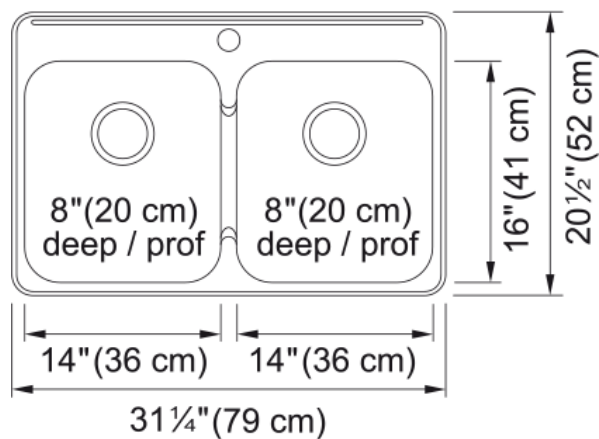

Steel Queen Drop In Sink QDL2031-8-1N | 101.0620.184

Technical Data

Aspect

Sink type	Sink
Type of material	Stainless steel
Number of bowls	2
Color	Steel
Surface finish	Silk

Product Dimensions

Exterior size: right to left	31.248
Exterior size: front to back	20.472
Large bowl size: right to left	14
Large bowl size: front to back	16
Large bowl: depth	7.087
Small bowl size: right to left	14
Small bowl size: front to back	16
Small bowl: depth	7.087

Installation

Minimum cabinet size	33"
----------------------	-----

Product specifications

Installation type	Topmount / drop in
Drain hole	3 1/2"
Position of drainer	No drainer

Product identification

Product brand	Kindred
Collection	Steel Queen
Certified by	CSA