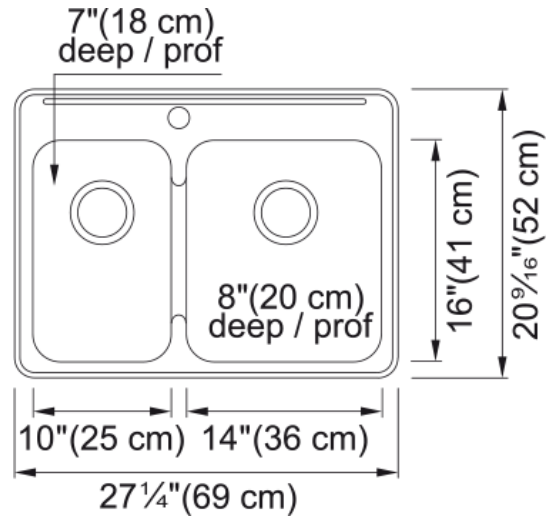

Steel Queen Drop In Sink QCLA2027L-8-1N | 101.0620.240

Technical Data

Aspect

Sink type	Sink
Type of material	Stainless steel
Number of bowls	1,5
Color	Steel
Surface finish	Silk

Product Dimensions

Exterior size: right to left	20.551
Exterior size: front to back	27.244
Large bowl size: right to left	14
Large bowl size: front to back	16
Large bowl: depth	7.992
Small bowl size: right to left	10
Small bowl size: front to back	16
Small bowl: depth	7.008

Installation

Minimum cabinet size	30"
----------------------	-----

Product specifications

Installation type	Topmount / drop in
Drain hole	3 1/2"
Position of drainer	No drainer

Product identification

Product brand	Kindred
Collection	Steel Queen
Certified by	CSA