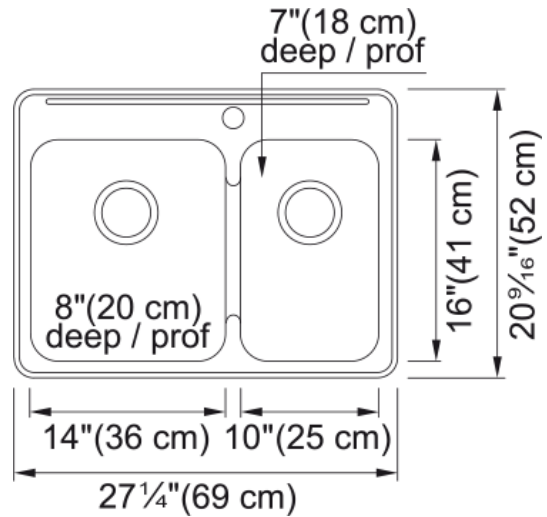

Steel Queen Drop In Sink QCLA2027R-8-1N | 101.0620.238

Technical Data

Aspect

Sink type	Sink
Type of material	Stainless steel
Number of bowls	1,5
Color	Steel
Surface finish	Silk

Product Dimensions

Exterior size: right to left	20.551
Exterior size: front to back	27.244
Large bowl size: right to left	14
Large bowl size: front to back	16
Large bowl: depth	7.992
Small bowl size: right to left	10
Small bowl size: front to back	16
Small bowl: depth	7.008

Installation

Minimum cabinet size	30"
----------------------	-----

Product specifications

Installation type	Topmount / drop in
Drain hole	3 1/2"
Position of drainer	No drainer

Product identification

Product brand	Kindred
Collection	Steel Queen
Certified by	CSA