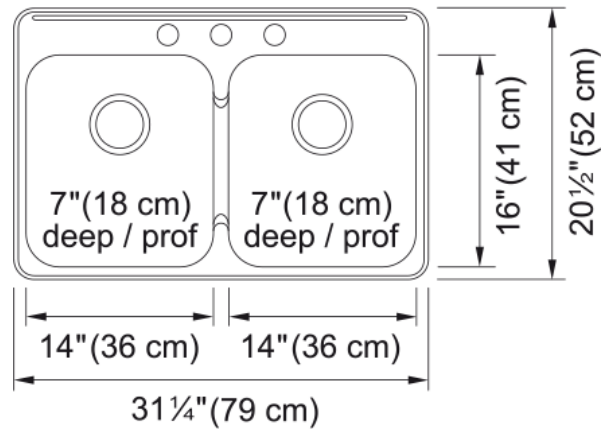

# Steel Queen Drop In Sink QDL2031-7-3N | 101.0651.312

### Product Dimensions

Exterior size: right to left	31.248
Exterior size: front to back	20.472
Large bowl size: right to left	14
Large bowl size: front to back	16
Large bowl: depth	7.087
Small bowl size: right to left	14
Small bowl size: front to back	16
Small bowl: depth	7.087

### Installation

Minimum cabinet size	33"
----------------------	-----