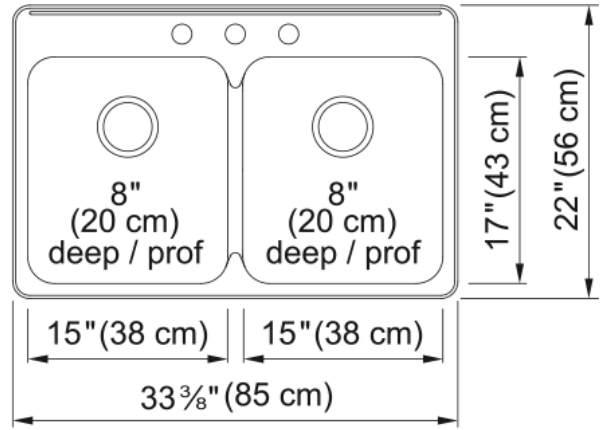

Steel Queen Drop In Sink QDLA2233-8-3N | 101.0620.208

Technical Data

Aspect

Sink type	Sink
Type of material	Stainless steel
Number of bowls	2
Color	Steel
Surface finish	Silk

Product Dimensions

Exterior size: right to left	33.386
Exterior size: front to back	22.008
Large bowl size: right to left	15
Large bowl size: front to back	17.008
Large bowl: depth	7.992
Small bowl size: right to left	15
Small bowl size: front to back	17.008
Small bowl: depth	7.992

Installation

Minimum cabinet size	36"
----------------------	-----

Product specifications

Installation type	Topmount / drop in
Drain hole	3 1/2"
Position of drainer	No drainer

Product identification

Product brand	Kindred
Collection	Steel Queen