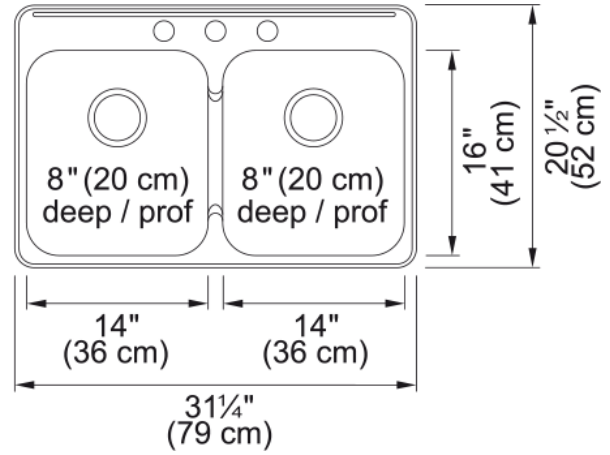

Steel Queen Drop In Sink QDL2031-8-3N | 101.0620.185

Technical Data

Aspect

Sink type	Sink
Type of material	Stainless steel
Number of bowls	2
Color	Steel
Surface finish	Silk

Product Dimensions

Exterior size: right to left	31.248
Exterior size: front to back	20.472
Large bowl size: right to left	14
Large bowl size: front to back	16
Large bowl: depth	7.087
Small bowl size: right to left	14
Small bowl size: front to back	16
Small bowl: depth	7.087

Installation

Minimum cabinet size	33"
----------------------	-----

Product specifications

Installation type	Topmount / drop in
Drain hole	3 1/2"
Position of drainer	No drainer

Product identification

Product brand	Kindred
Collection	Steel Queen
Certified by	CSA