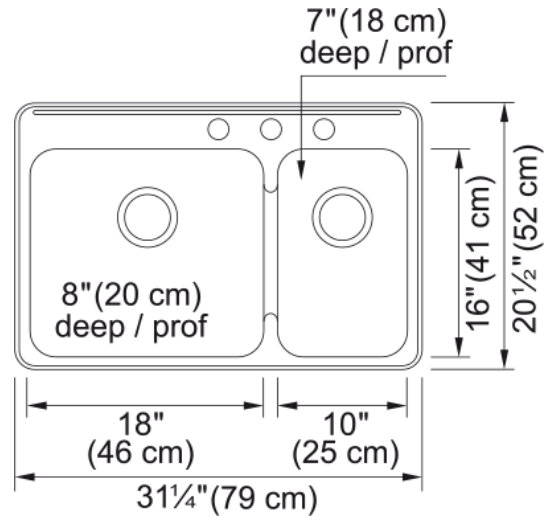

Steel Queen Drop In Sink QCLA2031R-8-3N | 101.0620.235

Technical Data

Aspect

Sink type	Sink
Type of material	Stainless steel
Number of bowls	1,5
Color	Steel
Surface finsh	Silk

Product Dimensions

Exterior size: right to left	20.512
Exterior size: front to back	31.22
Large bowl size: right to left	18
Large bowl size: front to back	16
Large bowl: depth	7.992
Small bowl size: right to left	10
Small bowl size: front to back	16
Small bowl: depth	7.008

Installation

Minimum cabinet size	30"
----------------------	-----

Product specifications

Installation type	Topmount / drop in
Drain hole	3 1/2"
Position of drainer	No drainer

Product identification

Product brand	Kindred
Collection	Steel Queen
Certified by	CSA