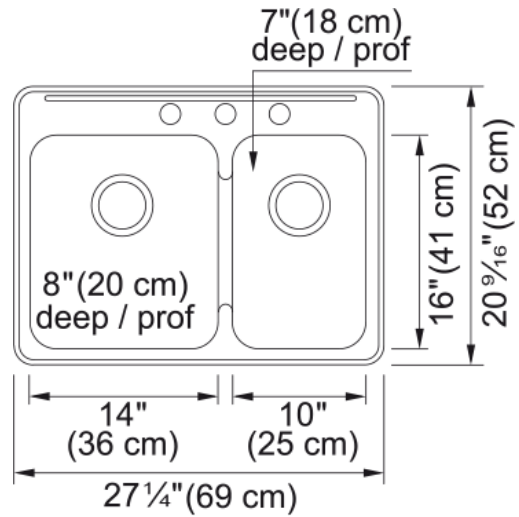

Steel Queen Drop In Sink QCLA2027R-8-3N | 101.0620.239

Technical Data

Aspect

Sink type	Sink
Type of material	Stainless steel
Number of bowls	1,5
Color	Steel
Surface finsh	Silk

Product Dimensions

Exterior size: right to left	20.551
Exterior size: front to back	27.244
Large bowl size: right to left	14
Large bowl size: front to back	16
Large bowl: depth	7.992
Small bowl size: right to left	10
Small bowl size: front to back	16
Small bowl: depth	7.008

Installation

Minimum cabinet size	30"
----------------------	-----

Product specifications

Installation type	Topmount / drop in
Drain hole	3 1/2"
Position of drainer	No drainer

Product identification

Product brand	Kindred
Collection	Steel Queen
Certified by	CSA