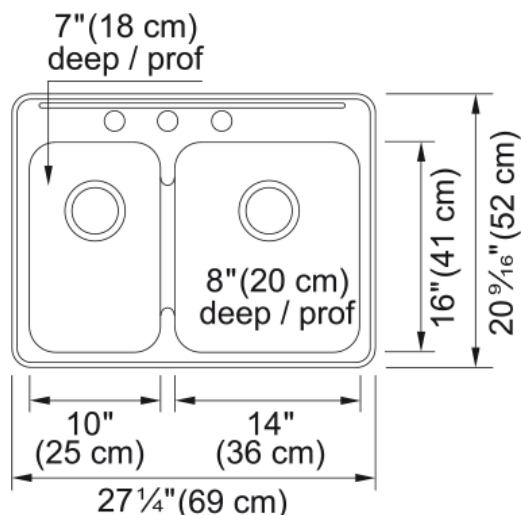

Steel Queen Drop In Sink QCLA2027L-8-3N | 101.0620.241

Technical Data

Aspect

Sink type	Sink
Type of material	Stainless steel
Number of bowls	1,5
Color	Steel
Surface finish	Silk

Product Dimensions

Exterior size: right to left	20.551
Exterior size: front to back	27.244
Large bowl size: right to left	14
Large bowl size: front to back	16
Large bowl: depth	7.992
Small bowl size: right to left	10
Small bowl size: front to back	16
Small bowl: depth	7.008

Installation

Minimum cabinet size	30"
----------------------	-----

Product specifications

Installation type	Topmount / drop in
Drain hole	3 1/2"
Position of drainer	No drainer

Product identification

Product brand	Kindred
Collection	Steel Queen
Certified by	CSA