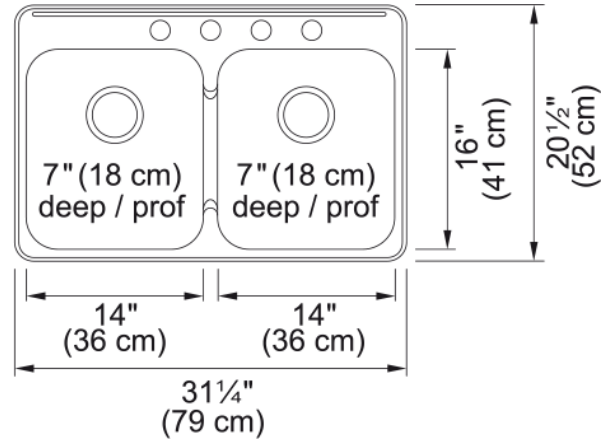

Steel Queen Drop In Sink QDL2031-7-4N | 101.0651.313

Technical Data

Aspect

Sink type	Sink
Type of material	Stainless steel
Number of bowls	2
Color	Steel
Surface finish	Silk

Product Dimensions

Exterior size: right to left	31.248
Exterior size: front to back	20.472
Large bowl size: right to left	14
Large bowl size: front to back	16
Large bowl: depth	7.087
Small bowl size: right to left	14
Small bowl size: front to back	16
Small bowl: depth	7.087

Installation

Minimum cabinet size	33"
----------------------	-----

Product specifications

Installation type	Topmount / drop in
Drain hole	3 1/2"
Position of drainer	No drainer

Product identification

Product brand	Kindred
Collection	Steel Queen
Certified by	CSA

Features

Drainers number	No drainer
Product reversibility	No

Faucet ledge	Yes
Strainer assembly included	No
Strainer assembly type	No waste kit
Overflow	No
Number of faucet holes	4
Soap dispenser hole	No