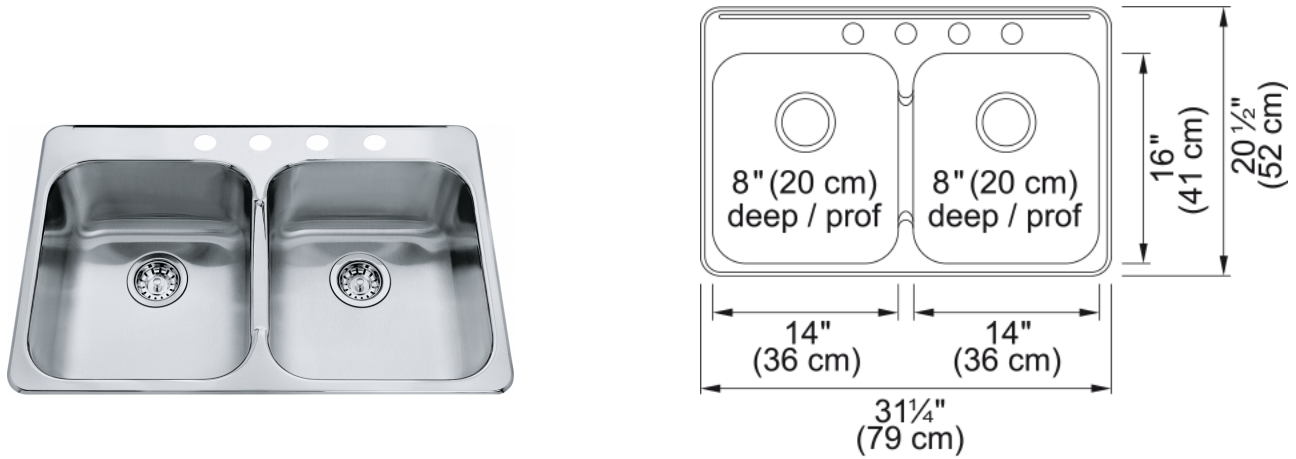

Steel Queen Drop In Sink QDL2031-8-4N | 101.0620.186

Technical Data

Aspect

Sink type	Sink
Type of material	Stainless steel
Number of bowls	2
Color	Steel
Surface finish	Silk

Product Dimensions

Exterior size: right to left	31.248
Exterior size: front to back	20.472
Large bowl size: right to left	14
Large bowl size: front to back	16
Large bowl: depth	7.087
Small bowl size: right to left	14
Small bowl size: front to back	16
Small bowl: depth	7.087

Installation

Minimum cabinet size	33"
----------------------	-----

Product specifications

Installation type	Topmount / drop in
Drain hole	3 1/2"
Position of drainer	No drainer

Product identification

Product brand	Kindred
Collection	Steel Queen
Certified by	CSA

Features

Drainers number	No drainer
Product reversibility	No

Faucet ledge	Yes
Strainer assembly included	No
Strainer assembly type	No waste kit
Overflow	No
Number of faucet holes	4
Soap dispenser hole	No