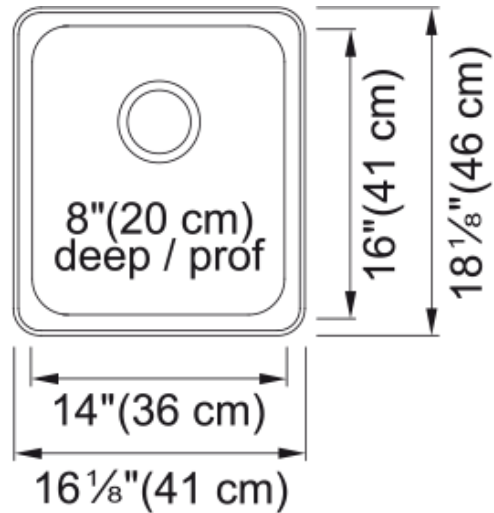

Steel Queen Drop In Sink - QSA1816-8N | 101.0620.246

Technical Data

Aspect

| | |
|------------------|-----------------|
| Sink type | Sink |
| Type of material | Stainless steel |
| Number of bowls | 1 |
| Color | Steel |
| Surface finish | High gloss |

Product Dimensions

| | |
|--------------------------------|--------|
| Exterior size: right to left | 16.142 |
| Exterior size: front to back | 18.11 |
| Large bowl size: right to left | 14.173 |
| Large bowl size: front to back | 16 |
| Large bowl: depth | 7.992 |

Installation

| | |
|----------------------|-----|
| Minimum cabinet size | 18" |
|----------------------|-----|

Product specifications

| | |
|---------------------|--------------------|
| Installation type | Topmount / drop in |
| Drain hole | 3 1/2" |
| Position of drainer | No drainer |