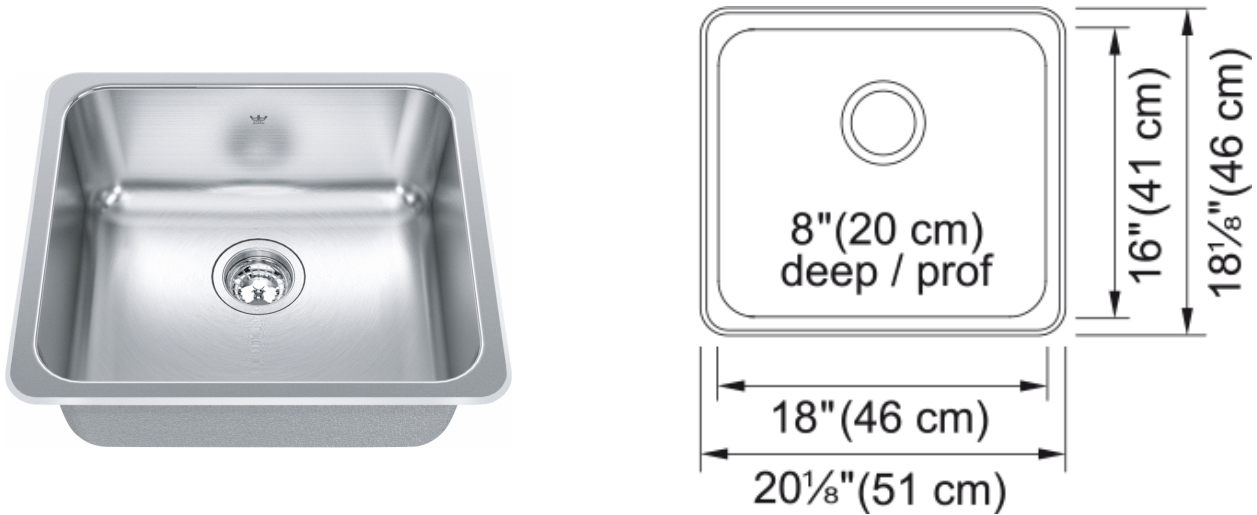

# Steel Queen Drop In Sink - QSA1820-8N | 101.0620.245

### Aspect

Sink type	Sink
Type of material	Stainless steel
Number of bowls	1
Color	Steel
Surface finish	High gloss

### Product Dimensions

Exterior size: right to left	18.11
Exterior size: front to back	20.079
Large bowl size: right to left	18.11
Large bowl size: front to back	16
Large bowl: depth	7.992