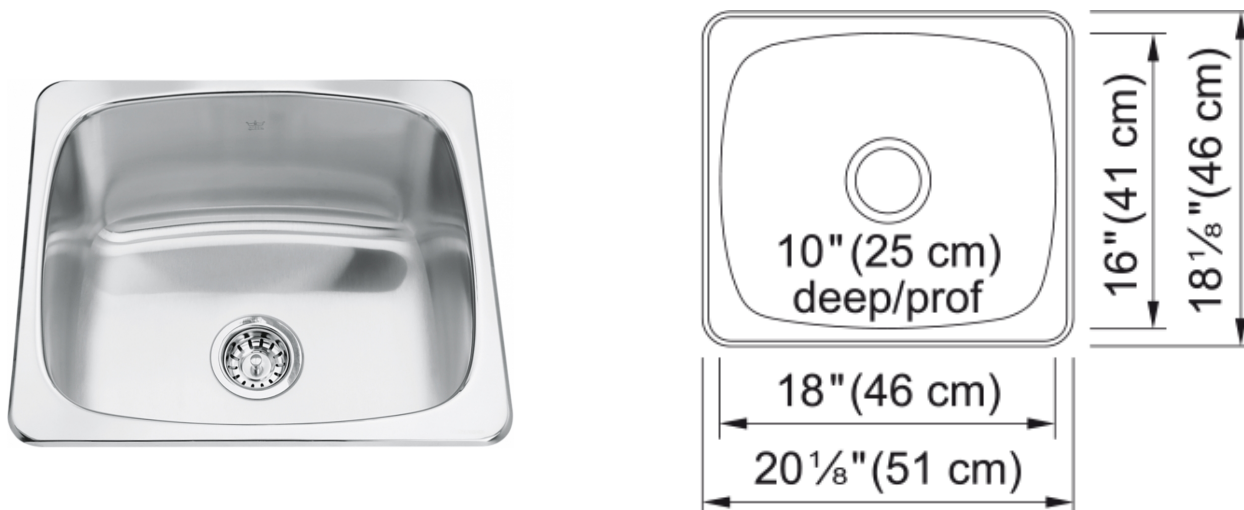

Steel Queen Drop In Sink - QS1820-10N | 101.0651.333

Technical Data

Aspect

Sink type	Sink
Type of material	Stainless steel
Number of bowls	1
Color	Steel
Surface finish	High gloss

Product Dimensions

Exterior size: right to left	18.11
Exterior size: front to back	20.118
Large bowl size: right to left	18
Large bowl size: front to back	16
Large bowl: depth	10

Installation

Minimum cabinet size	24"
----------------------	-----

Product specifications

Installation type	Topmount / drop in
Drain hole	3 1/2"
Position of drainer	No drainer

Product identification

Product brand	Kindred
Collection	Steel Queen
Certified by	CSA